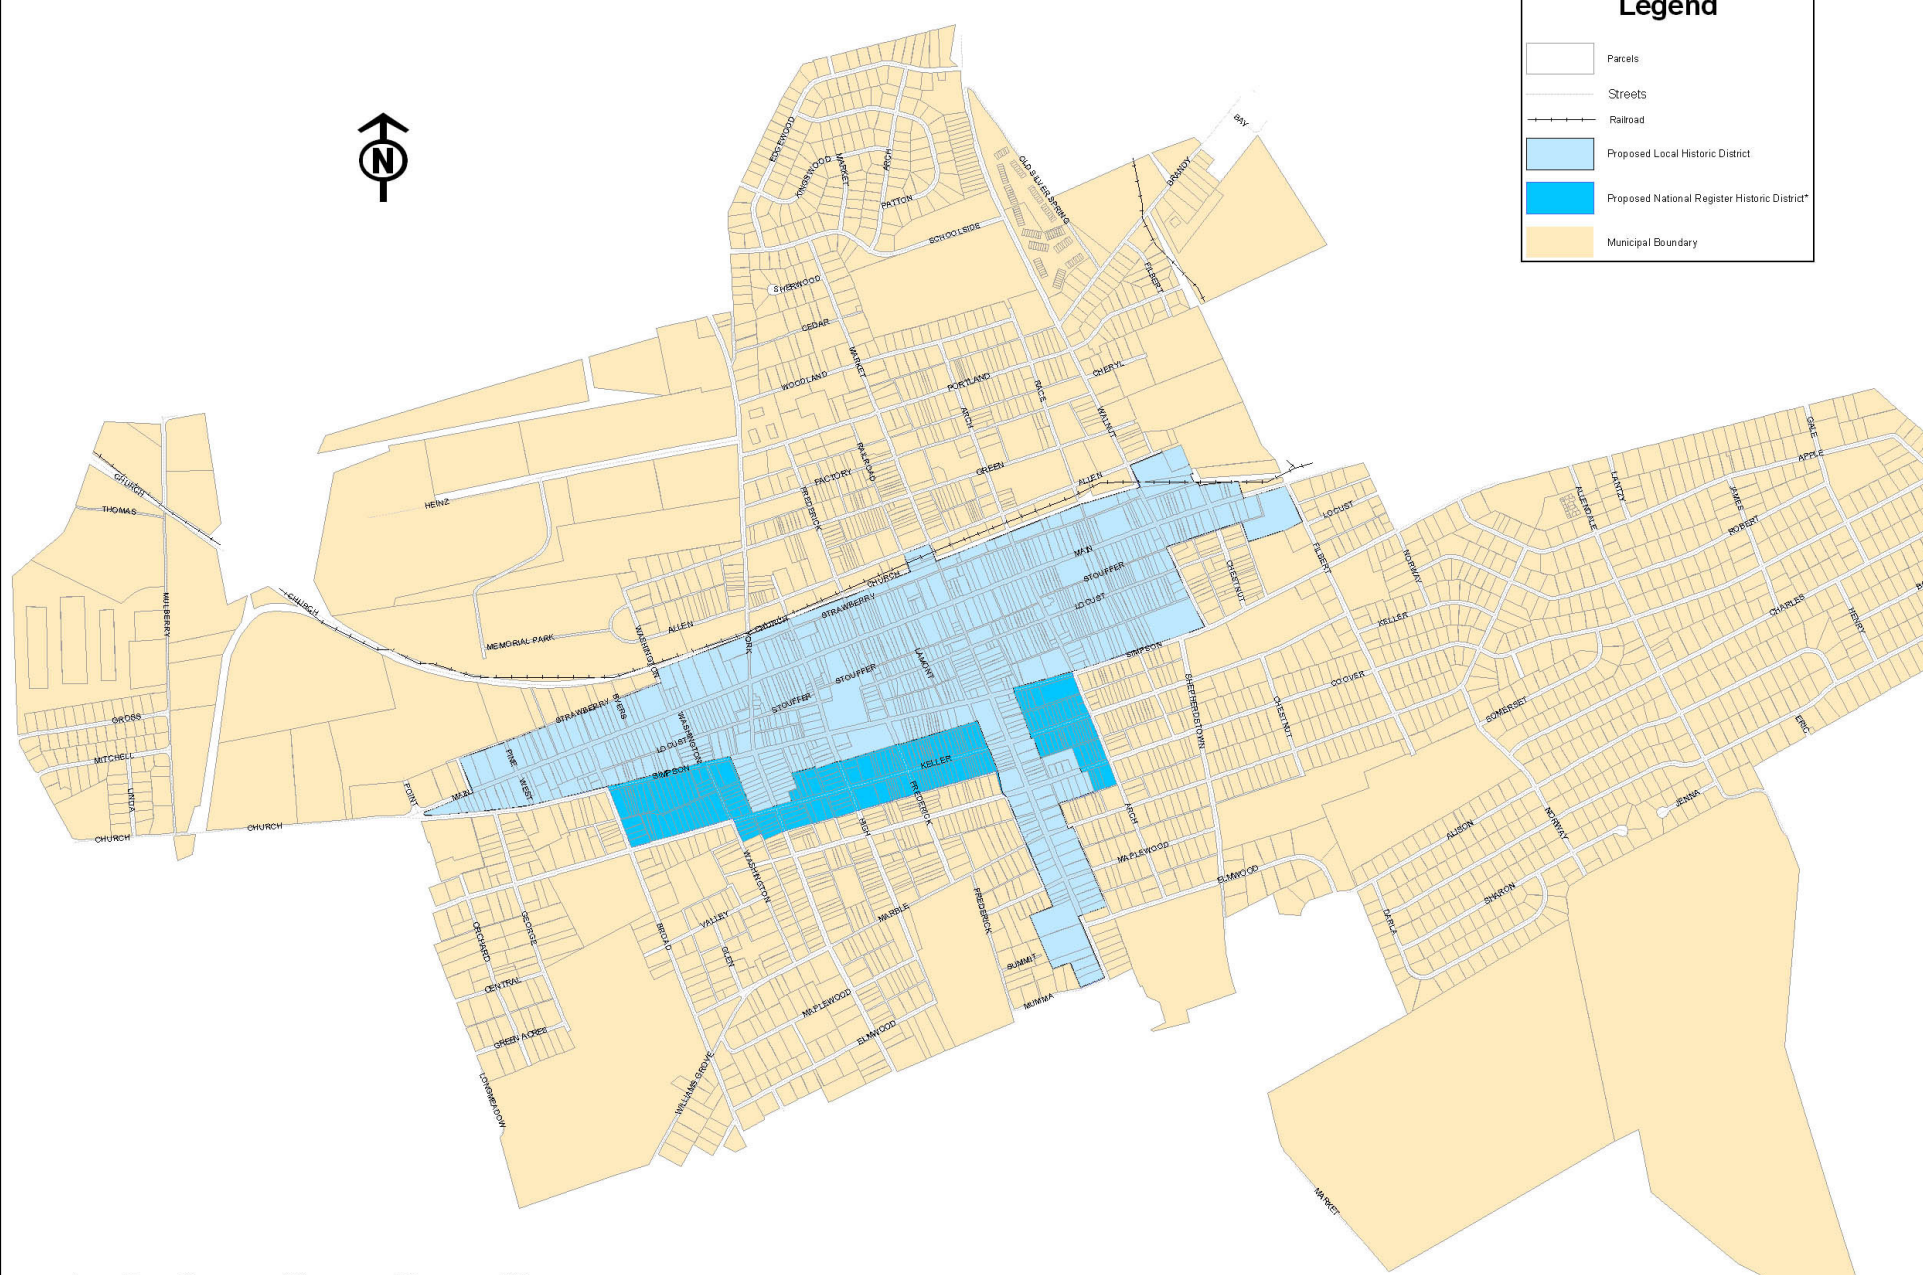

**Mechanicsburg Borough
Cumberland County, Pennsylvania**

Legend

-  Parcels
-  Streets
-  Railroad
-  Proposed Local Historic District
-  Proposed National Register Historic District*
-  Municipal Boundary

0 395 790 1,580 2,370 3,160 Feet

* Note: Also includes all areas and properties located within Proposed Local Historic District boundary.